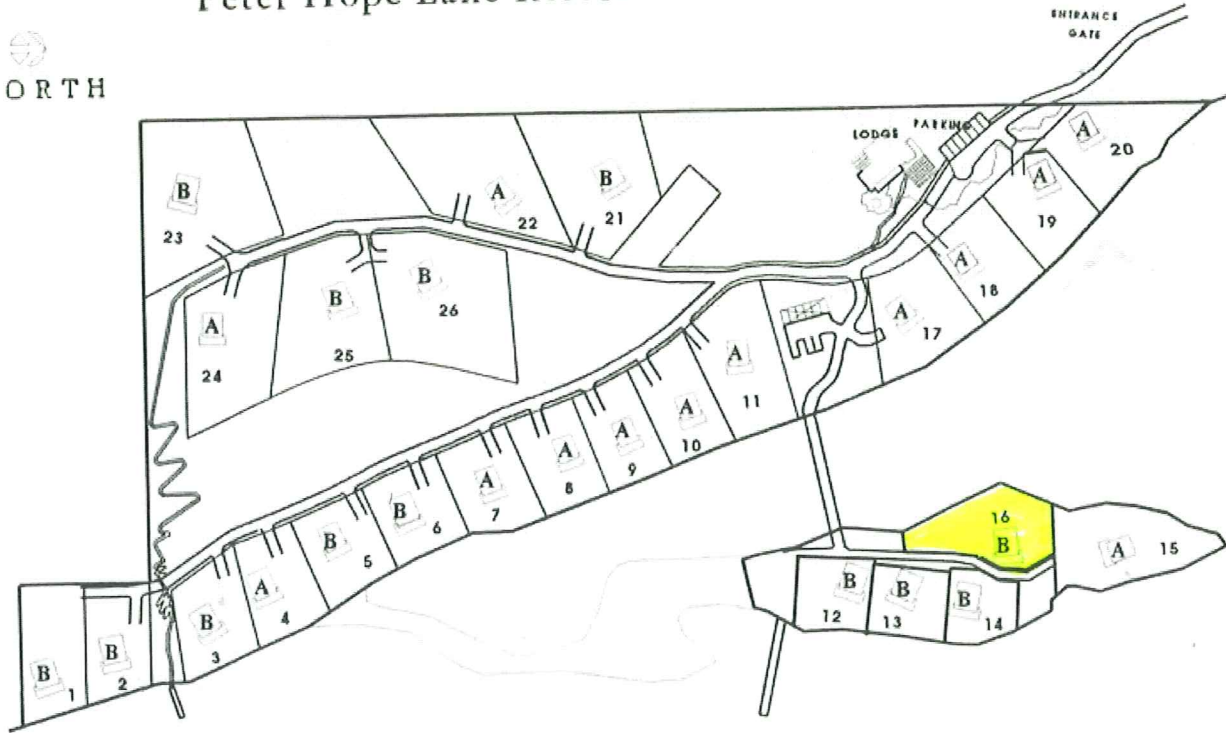

Peter Hope Lake Resort

A - Cottage Model A (806 sq ft.)
B - Cottage Model B (1050 sq ft.)