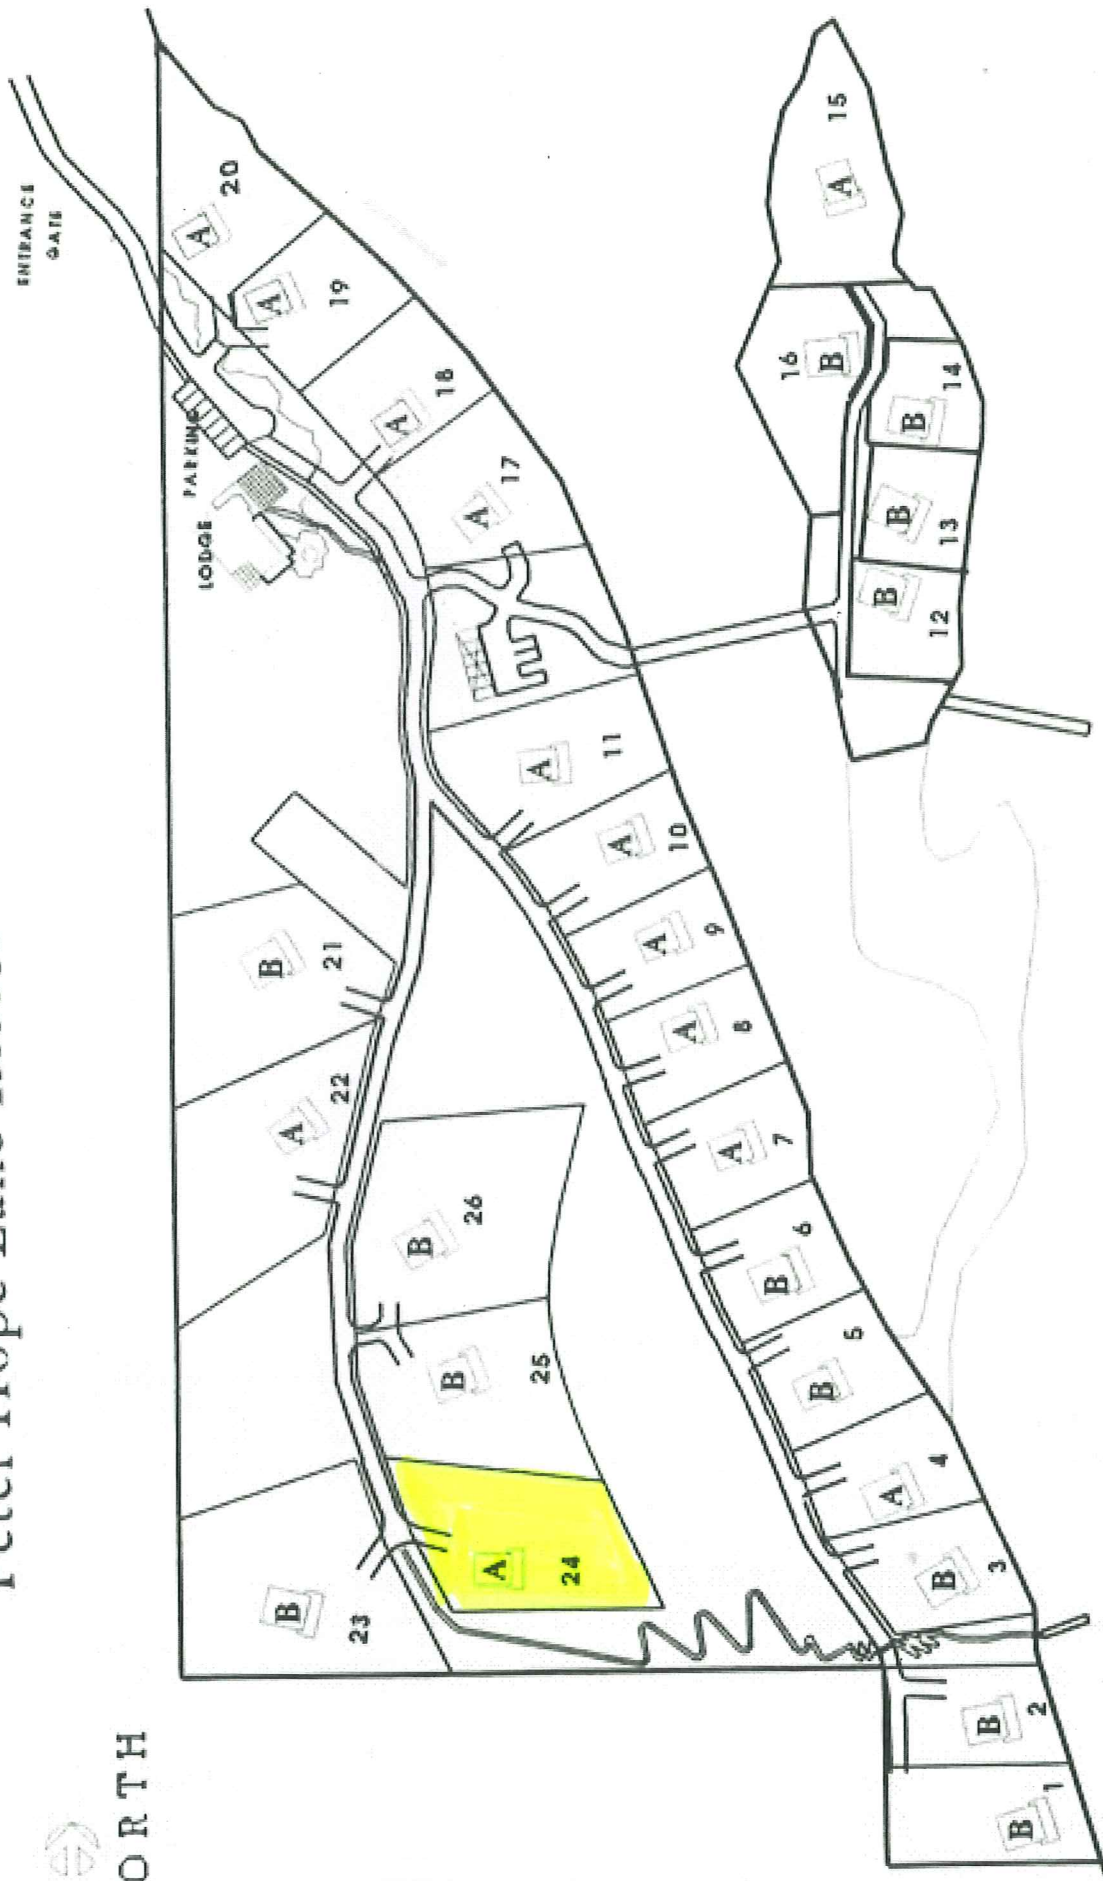

Peter Hope Lake Resort

NORTH

A - Cottage Model A (806 sq ft.)
B - Cottage Model B (1050 sq ft.)